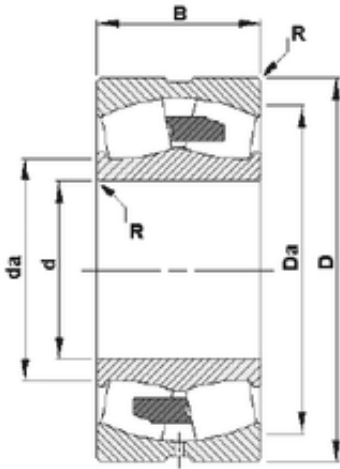

Shandong Xiangyue bearing Trading Co....

460 mm x 680 mm x 218 mm Timken 24092YMB Spherical Roller Bearing

Bearing No. 24092YMB

Size	460x680x218 mm
Bore Diameter	460 mm
Outer Diameter	680 mm
Width	218 mm
d	460 mm
D	680 mm
B	218 mm
C	218 mm
R	5 mm
Da	630 mm
da	507 mm

24092YMB Bearing 2D drawings and 3D CAD models