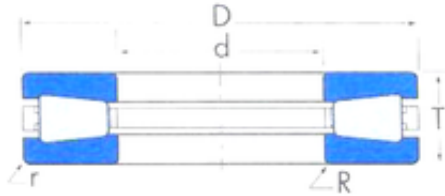

Timken T1421 Cageless Thrust Tapered Roller Bearings

Bearing No. T1421

Size	355.6x533.4x101.6 mm
Bore Diameter	355,6 mm
Outer Diameter	533,4 mm
Width	101,6 mm
d	355,6 mm
D	533,4 mm
T	101,6 mm
R	11,2 mm
r	6,4 mm
Weight	84,1 Kg
Basic static load rating (C0)	12000000 kN
Basic dynamic load rating (Ca90)	842000

T1421 Bearing 2D drawings and 3D CAD models