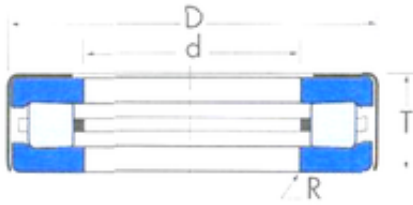

Timken T93 A Thrust Tapered Roller Bearings

Bearing No. T93

Size	24.054x44.958x13.487 mm
Bore Diameter	24,054 mm
Outer Diameter	44,958 mm
Width	13,487 mm
d	24,054 mm
D	44,958 mm
T	13,487 mm
R	0,8 mm

T93 Bearing 2D drawings and 3D CAD models