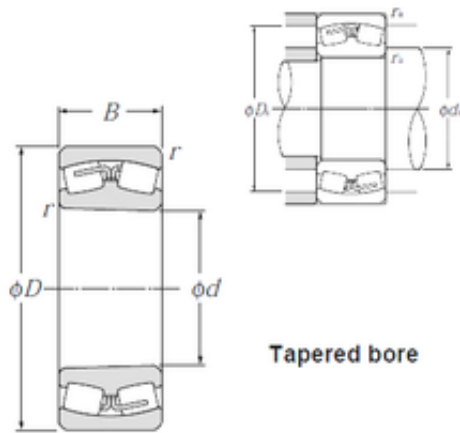

231/530BK NTN Spherical Roller Bearings

Bearing No. 231/530BK

Size	530x870x272 mm
Bore Diameter	530 mm
Outer Diameter	870 mm
Width	272 mm
d	530 mm
D	870 mm
B	272 mm
C	272 mm
r min.	7,5 mm
da min.	566 mm
Da max.	834 mm
ra max.	6 mm
Weight	633 Kg
Basic dynamic load rating (C)	7 000 kN
Basic static load rating (C0)	14 200 kN
(Grease) Lubrication Speed	310 r/min
(Oil) Lubrication Speed	400 r/min
Calculation factor (e)	0,3
Calculation factor (Y0)	2,17
Calculation factor (Y1)	2,22

231/530BK Bearing 2D drawings and 3D CAD models